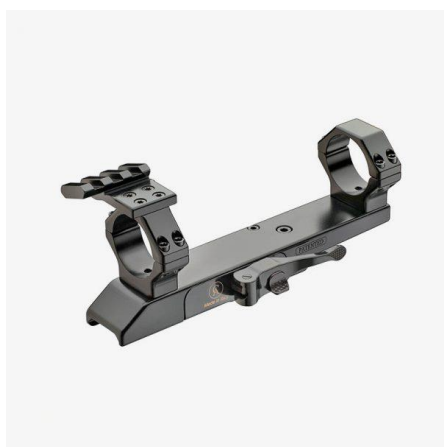

SBP10 – SIMPLE BLACK PICATINNY ATN 4K

- QD mount with lever on the left for Picatinny rails. On request also for WEAVER rails.
- Quick release system patented by Contessa that guarantees the return to zero between one release and another.
- With mini picatinny rail for intensifier.
- Compatible with:

– ATN X-SIGHT 4K

- Cod. SBP10/A With picatinny for intensifier
- Cod. SBP10/B without picatinny for intensifier